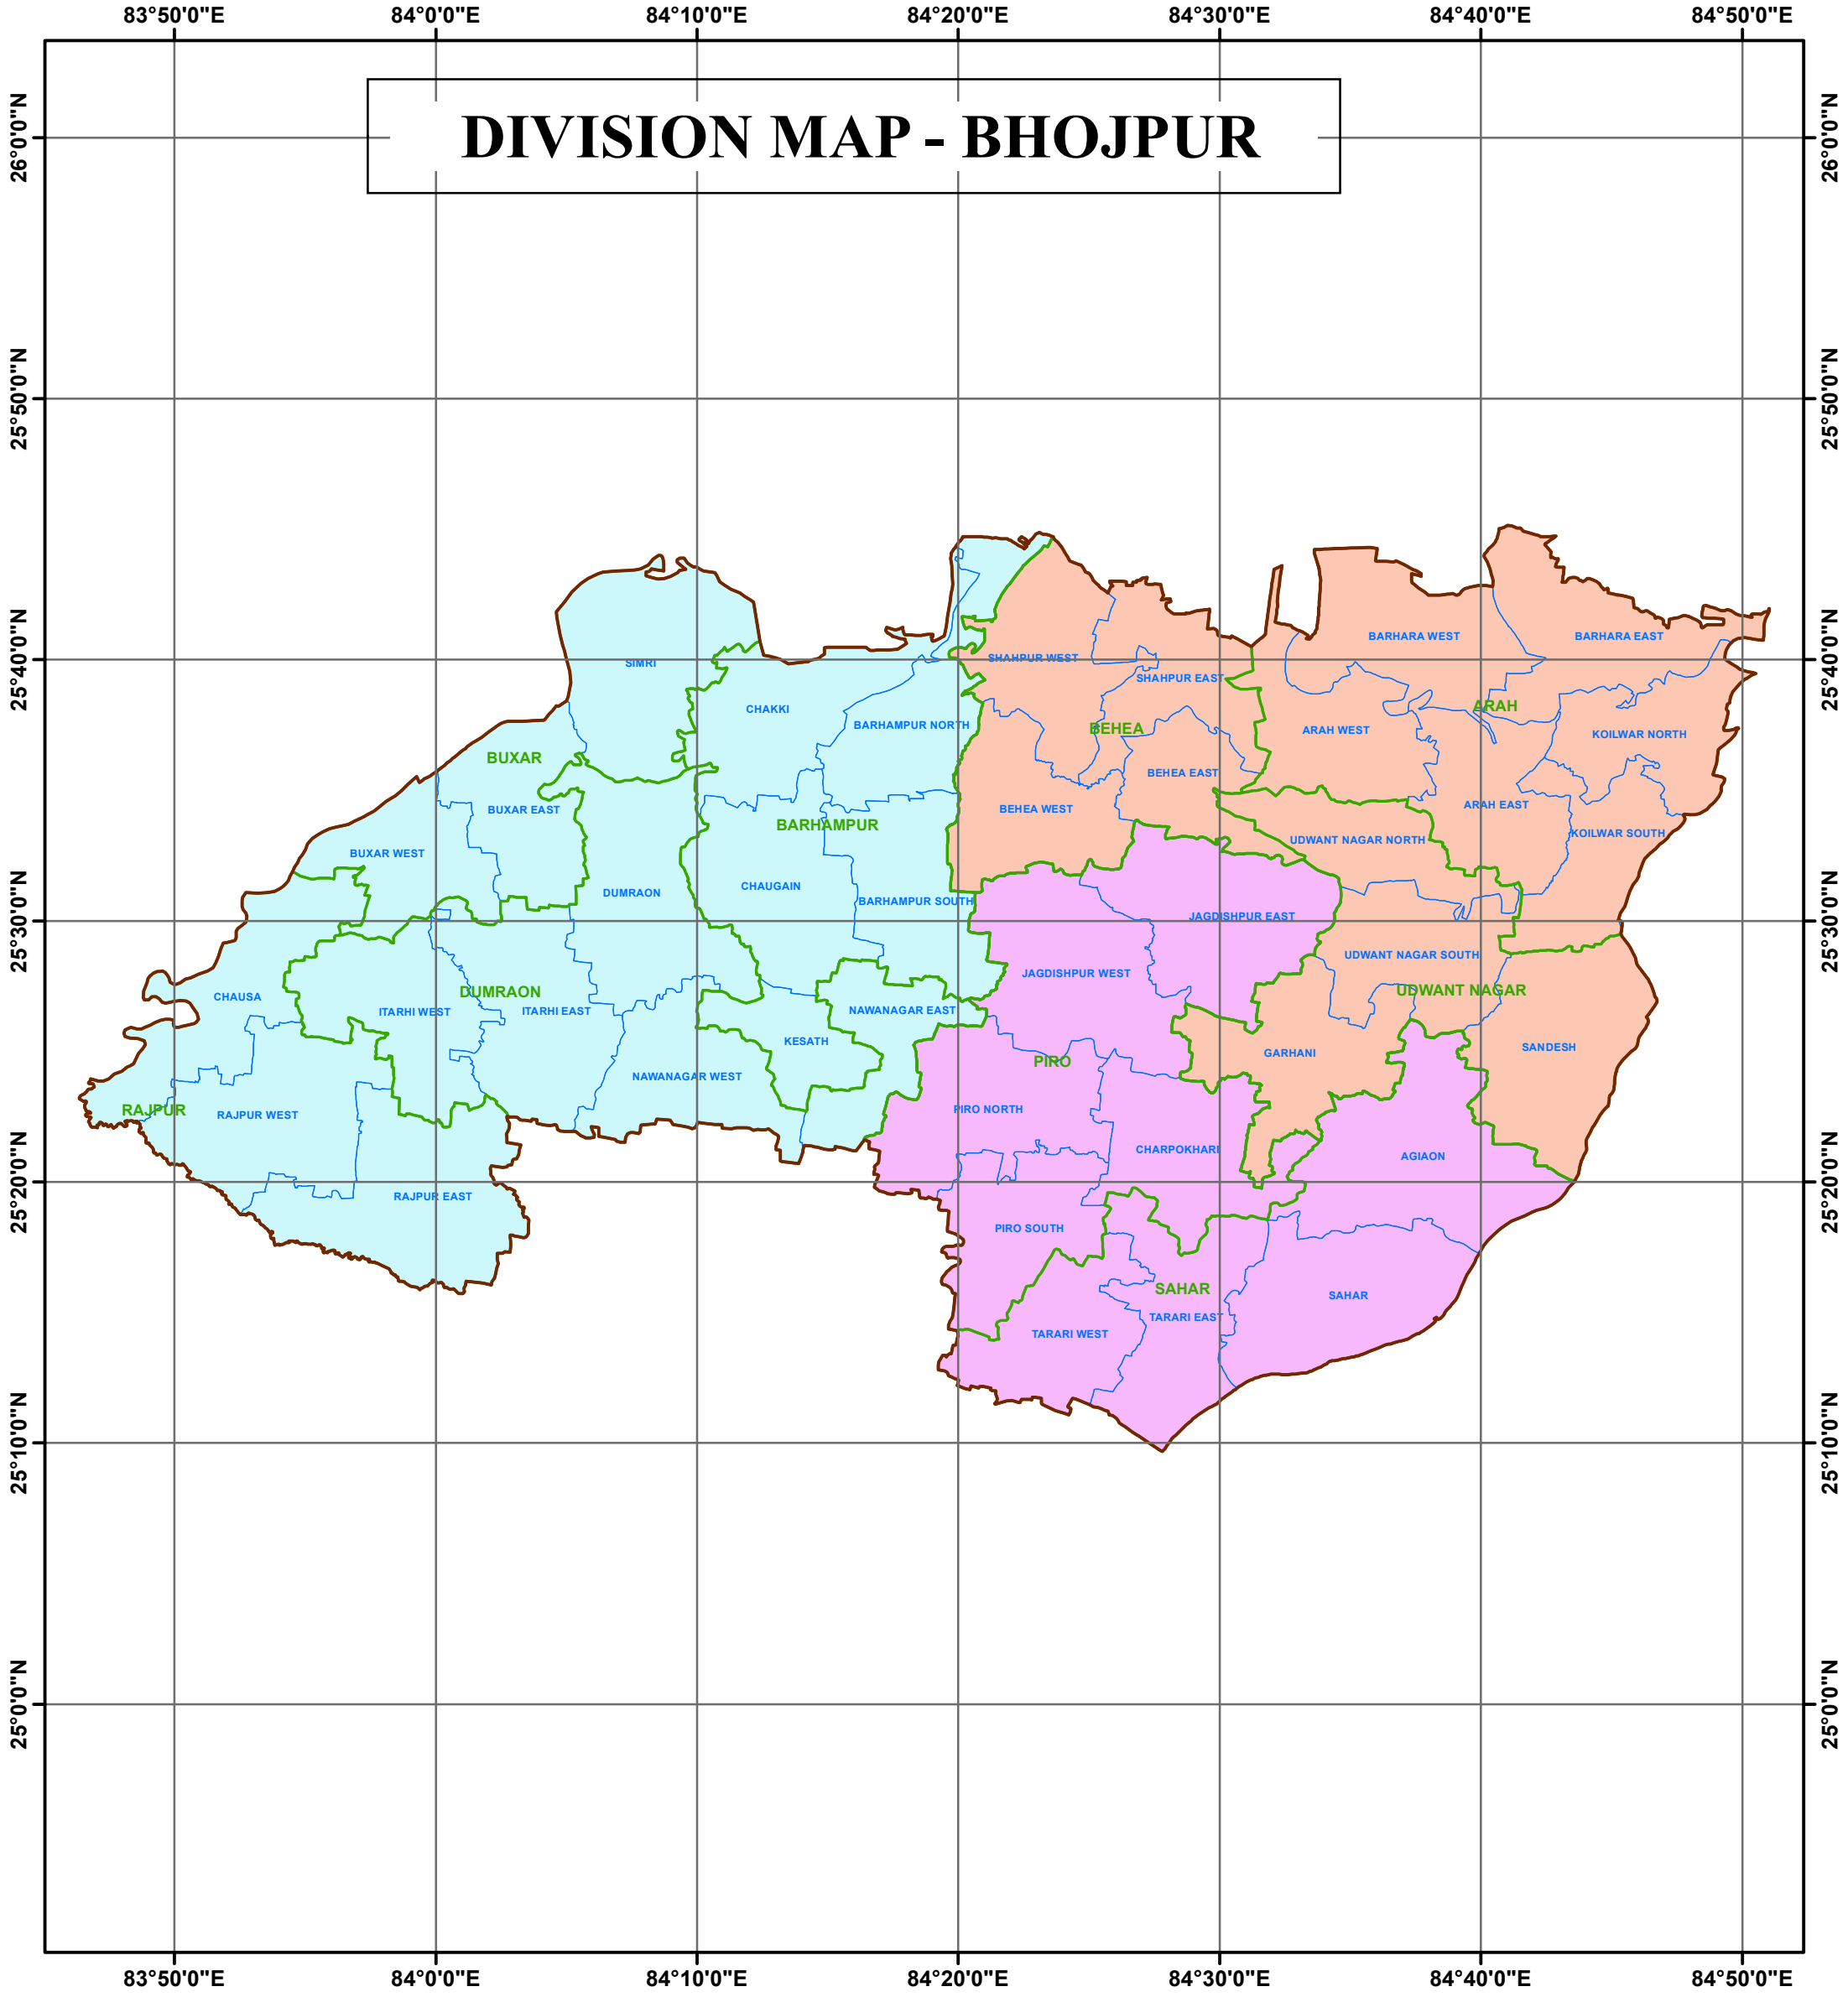

# DIVISION MAP - BHOJPUR

1:450,000

Kilometers

## Legend

- DIVISION BOUNDARY
- BEAT BOUNDARY (9)
- SUB-BEAT BOUNDARY (39)

## RANGE

- ARAH
- BUXER
- PIRO