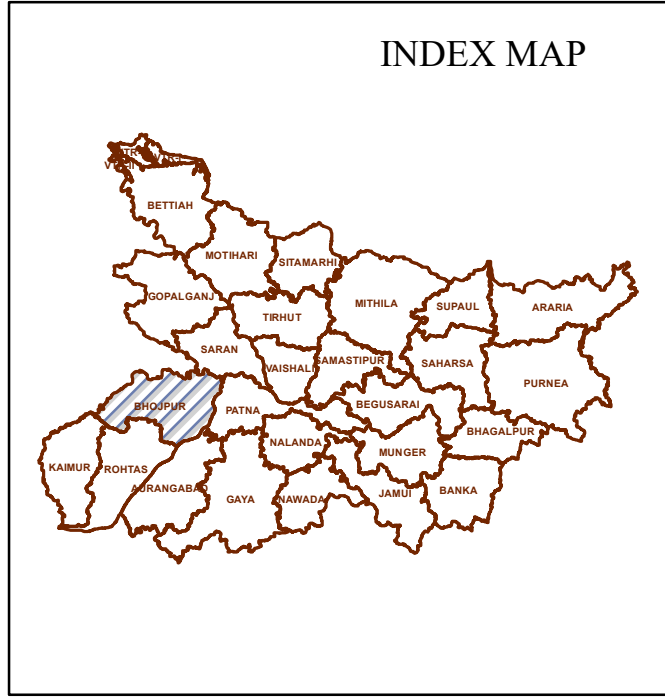

# DIVISION MAP - BHOJPUR

1:450,000

Kilometers

## Legend

- DIVISION BOUNDARY
- BEAT BOUNDARY (9)
- SUB-BEAT BOUNDARY (39)

## RANGE

- ARAH
- BUXER
- PIRO